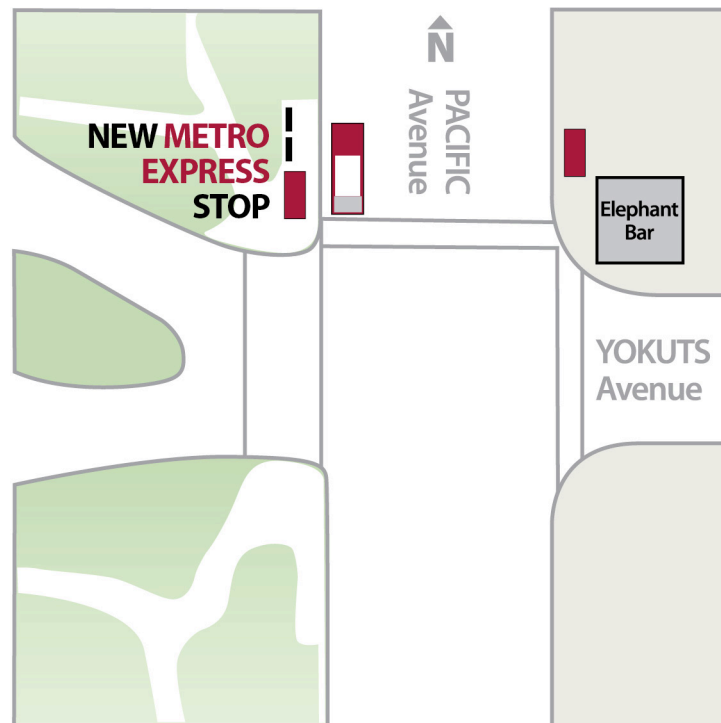

RIDER NOTICE

June 18, 2010

ROUTES 23 AND ROUTE 40 – METRO EXPRESS BUS STOP IMPROVEMENTS COMPLETE **EFFECTIVE Tuesday, June 22, 2010**

On Tuesday, June 22, 2010, at 3pm, Routes 23 and 40 will resume regular operations and return to their regular boarding location. The new Route 40 Metro Express bus shelter will be located on Pacific Avenue, north of Yokuts. At this location, you will find an improved shelter and an additional seating and boarding area.