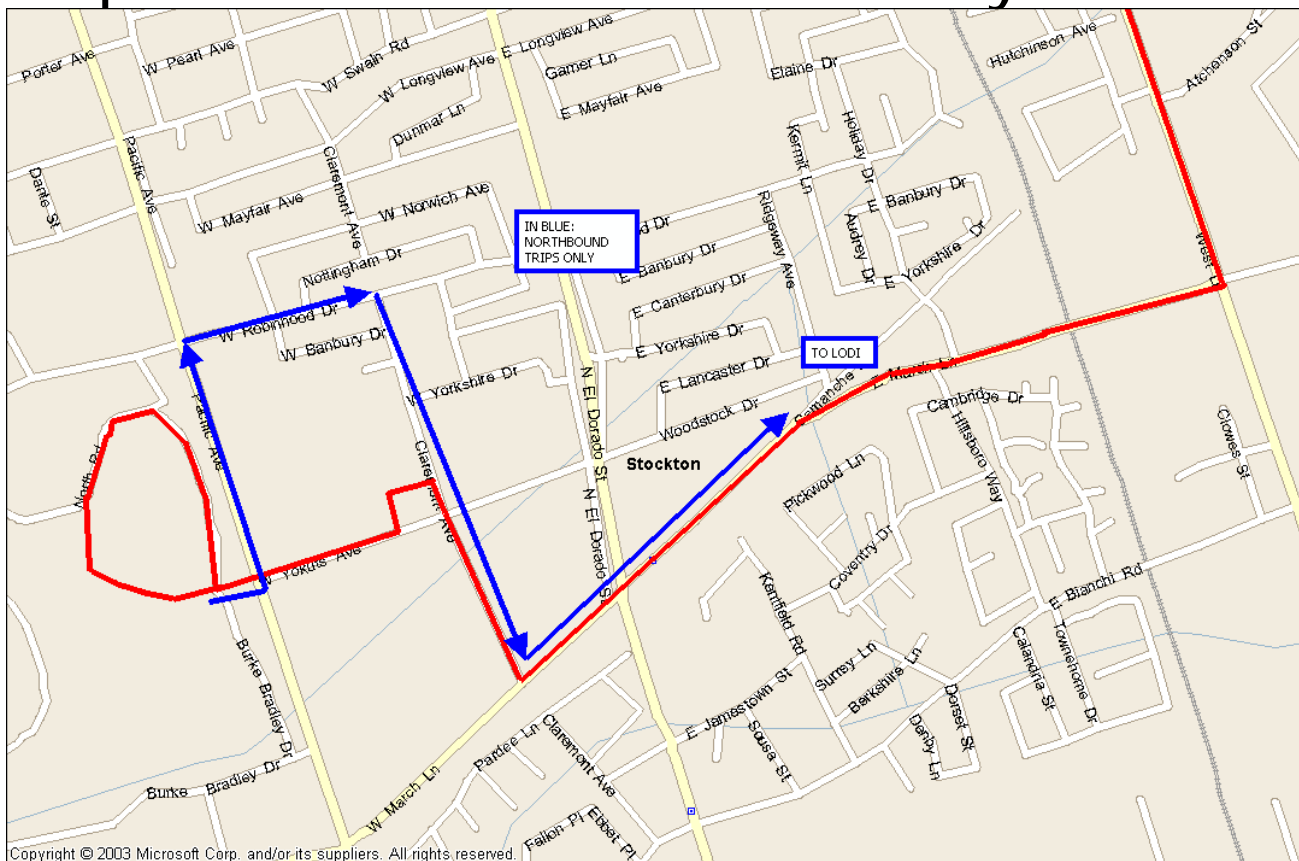

RIDER NOTICE

February 13, 2009

ROUTE 93

Effective Tuesday, February 17, 2009

Route 93 Northbound trips will no longer serve the Sherwood Mall Eatery. These trips will serve the Metro Express bus stop and shelter as well as the bus stop on Pacific & Robinhood (Macaroni Grill).

Trips coming from Lodi will continue to stop at the Sherwood Mall Eatery.

Questions? Please call RTD's Customer Information Line (209) 943-1111