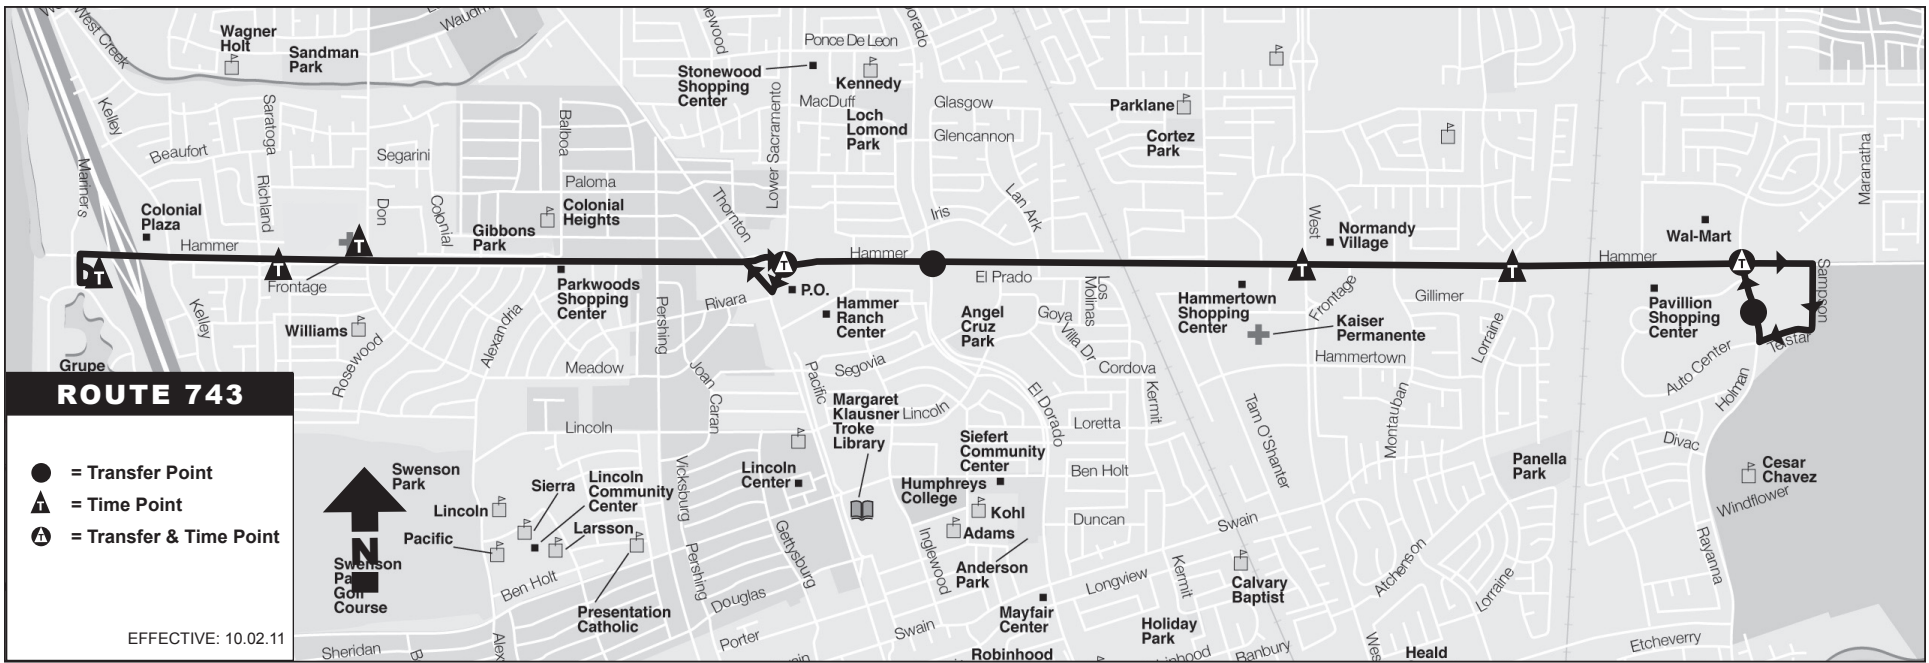

SAN JOAQUIN REGIONAL TRANSIT DISTRICT

EFFECTIVE: OCTOBER 2, 2011
REVISED: OCTOBER 23, 2011

SATURDAY & SUNDAY ONLY

TO: East Hammer - Holman

TO: West Hammer - Mariners

(Information contained herein is subject to change without notice)

Downtown Transit Center
421 E. Weber Ave. | Stockton, CA 95202

sanjoaquinRTD.com | 209.943.1111

ROUTE 743 - SATURDAY & SUNDAY

East Hammer - Holman

West Hammer - Mariners

Mariners - Hammer	Hammer - Richland	Lower Sacramento - Thornton (Arrive)	Lower Sacramento - Thornton (Depart)	Hammer - West Lane	Hammer - Lorraine	Hammer - Holman (Walmart)
9:15A	9:17A	9:24A	9:26A	9:31A	9:34A	9:39P
10:15A	10:17A	10:24A	10:26A	10:31A	10:34A	10:39P
11:15A	11:17A	11:24A	11:26A	11:31A	11:34A	11:39A
12:15P	12:17P	12:24P	12:26P	12:31P	12:34P	12:39P
1:15P	1:17P	1:24P	1:26P	1:31P	1:34P	1:39P
2:15P	2:17P	2:24P	2:26P	2:31P	2:34P	2:39P
3:15P	3:17P	3:24P	3:26P	3:31P	3:34P	3:39P
4:15P	4:17P	4:24P	4:26P	4:31P	4:34P	4:39P

Hammer - Holman (Walmart)	Hammer - Lorraine	Hammer - West Lane	Lower Sacramento - Thornton (Arrive)	Lower Sacramento - Thornton (Depart)	Hammer - Don (Sutter Gould Medical Center)	Mariners - Hammer
9:48A	9:50A	9:53A	9:58A	10:00A	10:05A	10:08A
10:48A	10:50A	10:53A	10:58A	11:00A	11:05A	11:08A
11:48A	11:50A	11:53A	11:58A	12:00P	12:05P	12:08P
12:48P	12:50P	12:53P	12:58P	1:00P	1:05P	1:08P
1:48P	1:50P	1:53P	1:58P	2:00P	2:05P	2:08P
2:48P	2:50P	2:53P	2:58P	3:00P	3:05P	3:08P
3:48P	3:50P	3:53P	3:58P	4:00P	4:05P	4:08P
4:48P	4:50P	4:53P	4:58P	5:00P	5:05P	5:08P*