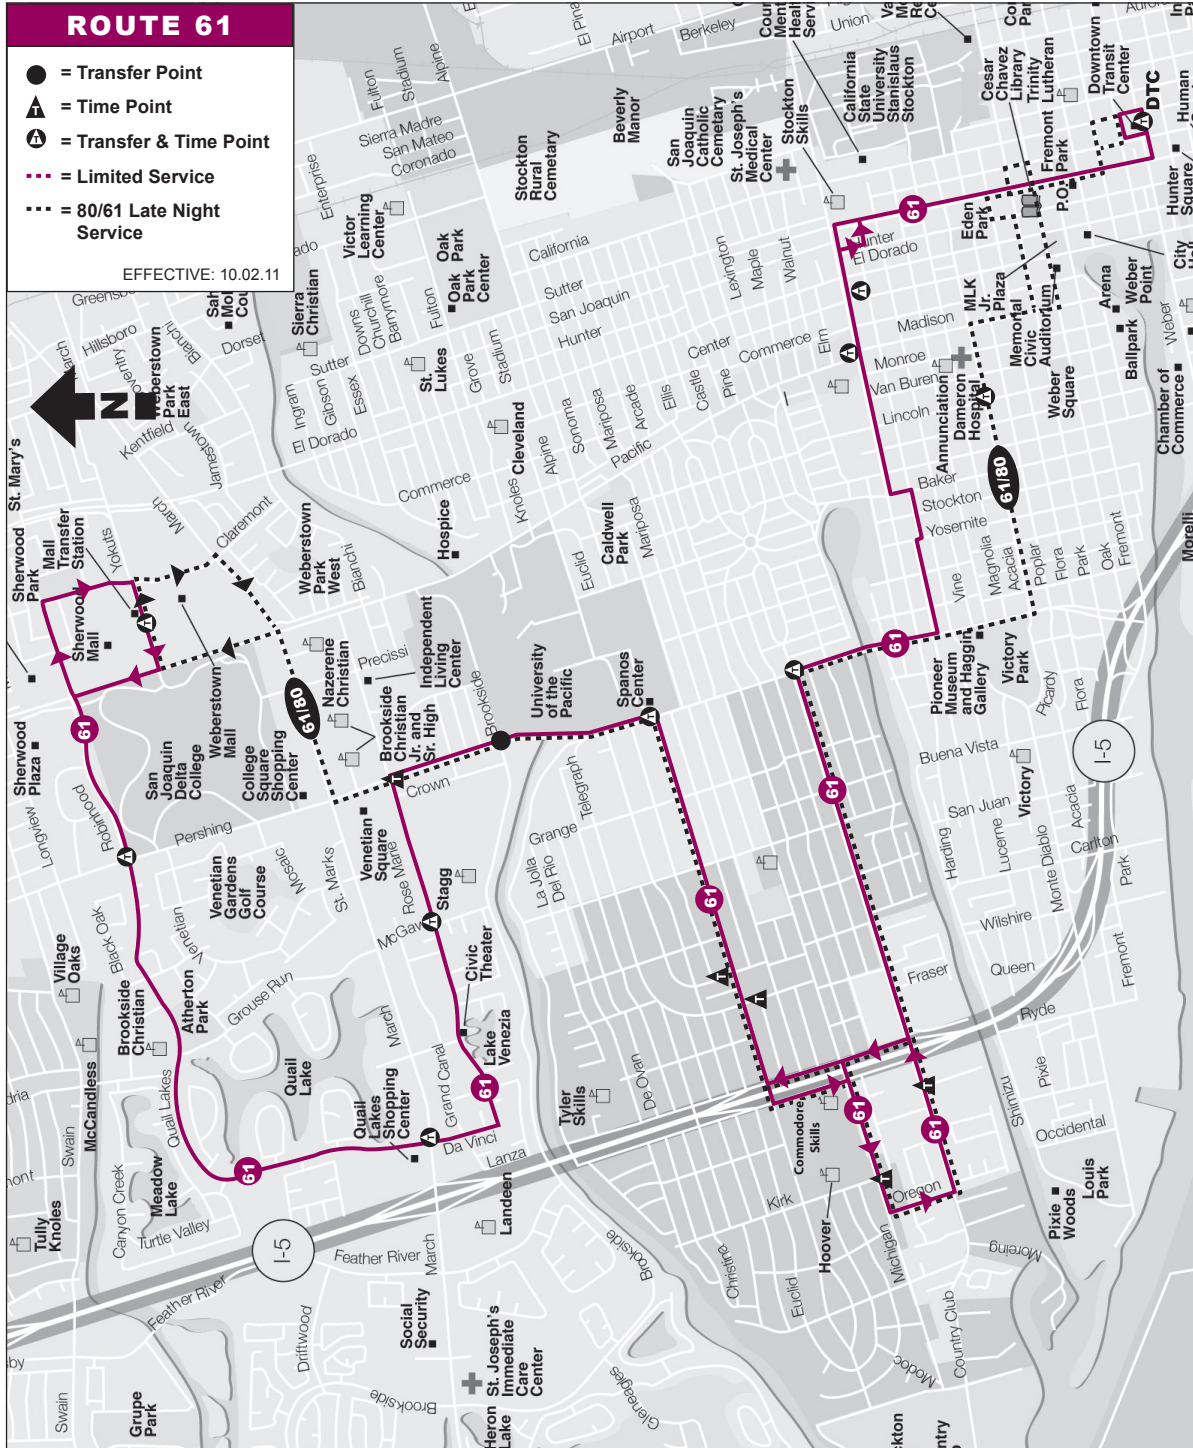

TO: Fontana - Alpine - Robinhood - Malls

TO: Quail Lakes - Pershing - Country Club - DTC

(Information contained herein is subject to change without notice)

Downtown Transit Center
421 E. Weber Ave. | Stockton, CA 95202

sanjoaquinRTD.com | 209.943.1111

ROUTE 61 - WEEKDAY
Fontana - Alpine - Robinhood - Malls

DTC (Depart)	Harding - Pacific	Acacia - Lincoln	Country Club - Pershing	Country Club - Fontana (Arrive)	Country Club - Fontana (Depart)	Alpine - Delaware	Pershing - Larry Heller	Rosemarie - Pershing	Da Vinci - March	Robinhood - Pershing	Yokuts - Pacific
-----	-----	-----	-----	-----	5:48A	5:51A	5:54A	5:58A	6:01A	6:05A	6:09A
6:20A	6:27A	-----	6:31A	6:35A	6:36A	6:39A	6:44A	6:48A	6:52A	6:57A	7:03A
7:15A	7:23A	-----	7:29A	7:36A	7:37A	7:40A	7:44A	7:48A	7:52A	7:57A	8:03A
8:05A	8:15A	-----	8:22A	8:29A	8:30A	8:33A	8:37A	8:41A	8:45A	8:50A	8:56A
9:05A	9:15A	-----	9:22A	9:29A	9:30A	9:33A	9:37A	9:42A	9:46A	9:51A	9:57A
10:05A	10:15A	-----	10:22A	10:29A	10:30A	10:33A	10:37A	10:42A	10:46A	10:51A	10:57A
11:05A	11:15A	-----	11:22A	11:29A	11:32A	11:35A	11:39A	11:44A	11:48A	11:53A	11:59A
12:05P	12:15P	-----	12:22P	12:29P	12:32P	12:35P	12:39P	12:44P	12:48P	12:53P	12:59P
1:15P	1:25P	-----	1:32P	1:38P	1:41P	1:44P	1:48P	1:53P	1:57P	2:02P	2:08P
2:00P	2:10P	-----	2:17P	2:24P	2:27P	2:30P	2:34P	2:39P	2:43P	2:48P	2:54P
3:05P	3:15P	-----	3:22P	3:29P	3:32P	3:35P	3:39P	3:44P	3:48P	3:53P	3:59P
4:05P	4:15P	-----	4:22P	4:29P	4:30P	4:33P	4:37P	4:42P	4:46P	4:51P	4:57P
5:10P	5:20P	-----	5:27P	5:34P	5:35P	5:38P	5:42P	5:47P	5:51P	5:56P	6:02P
6:10P	6:20P	-----	6:27P	6:34P	6:35P	6:38P	6:42P	6:47P	6:51P	6:56P	7:02P*
8:00P	-----	8:05P	8:07P	8:14P	8:15P	8:18P	8:21P	-----	-----	-----	8:31P

* Bus goes out of service at this timepoint
 These trips provide extended late night service to Country Club, Michigan, Oregon, and Alpine.
 See Route 80 for arrival and departure times.

ROUTE 61 - WEEKDAY
Quail Lakes - Pershing - Country Club - DTC